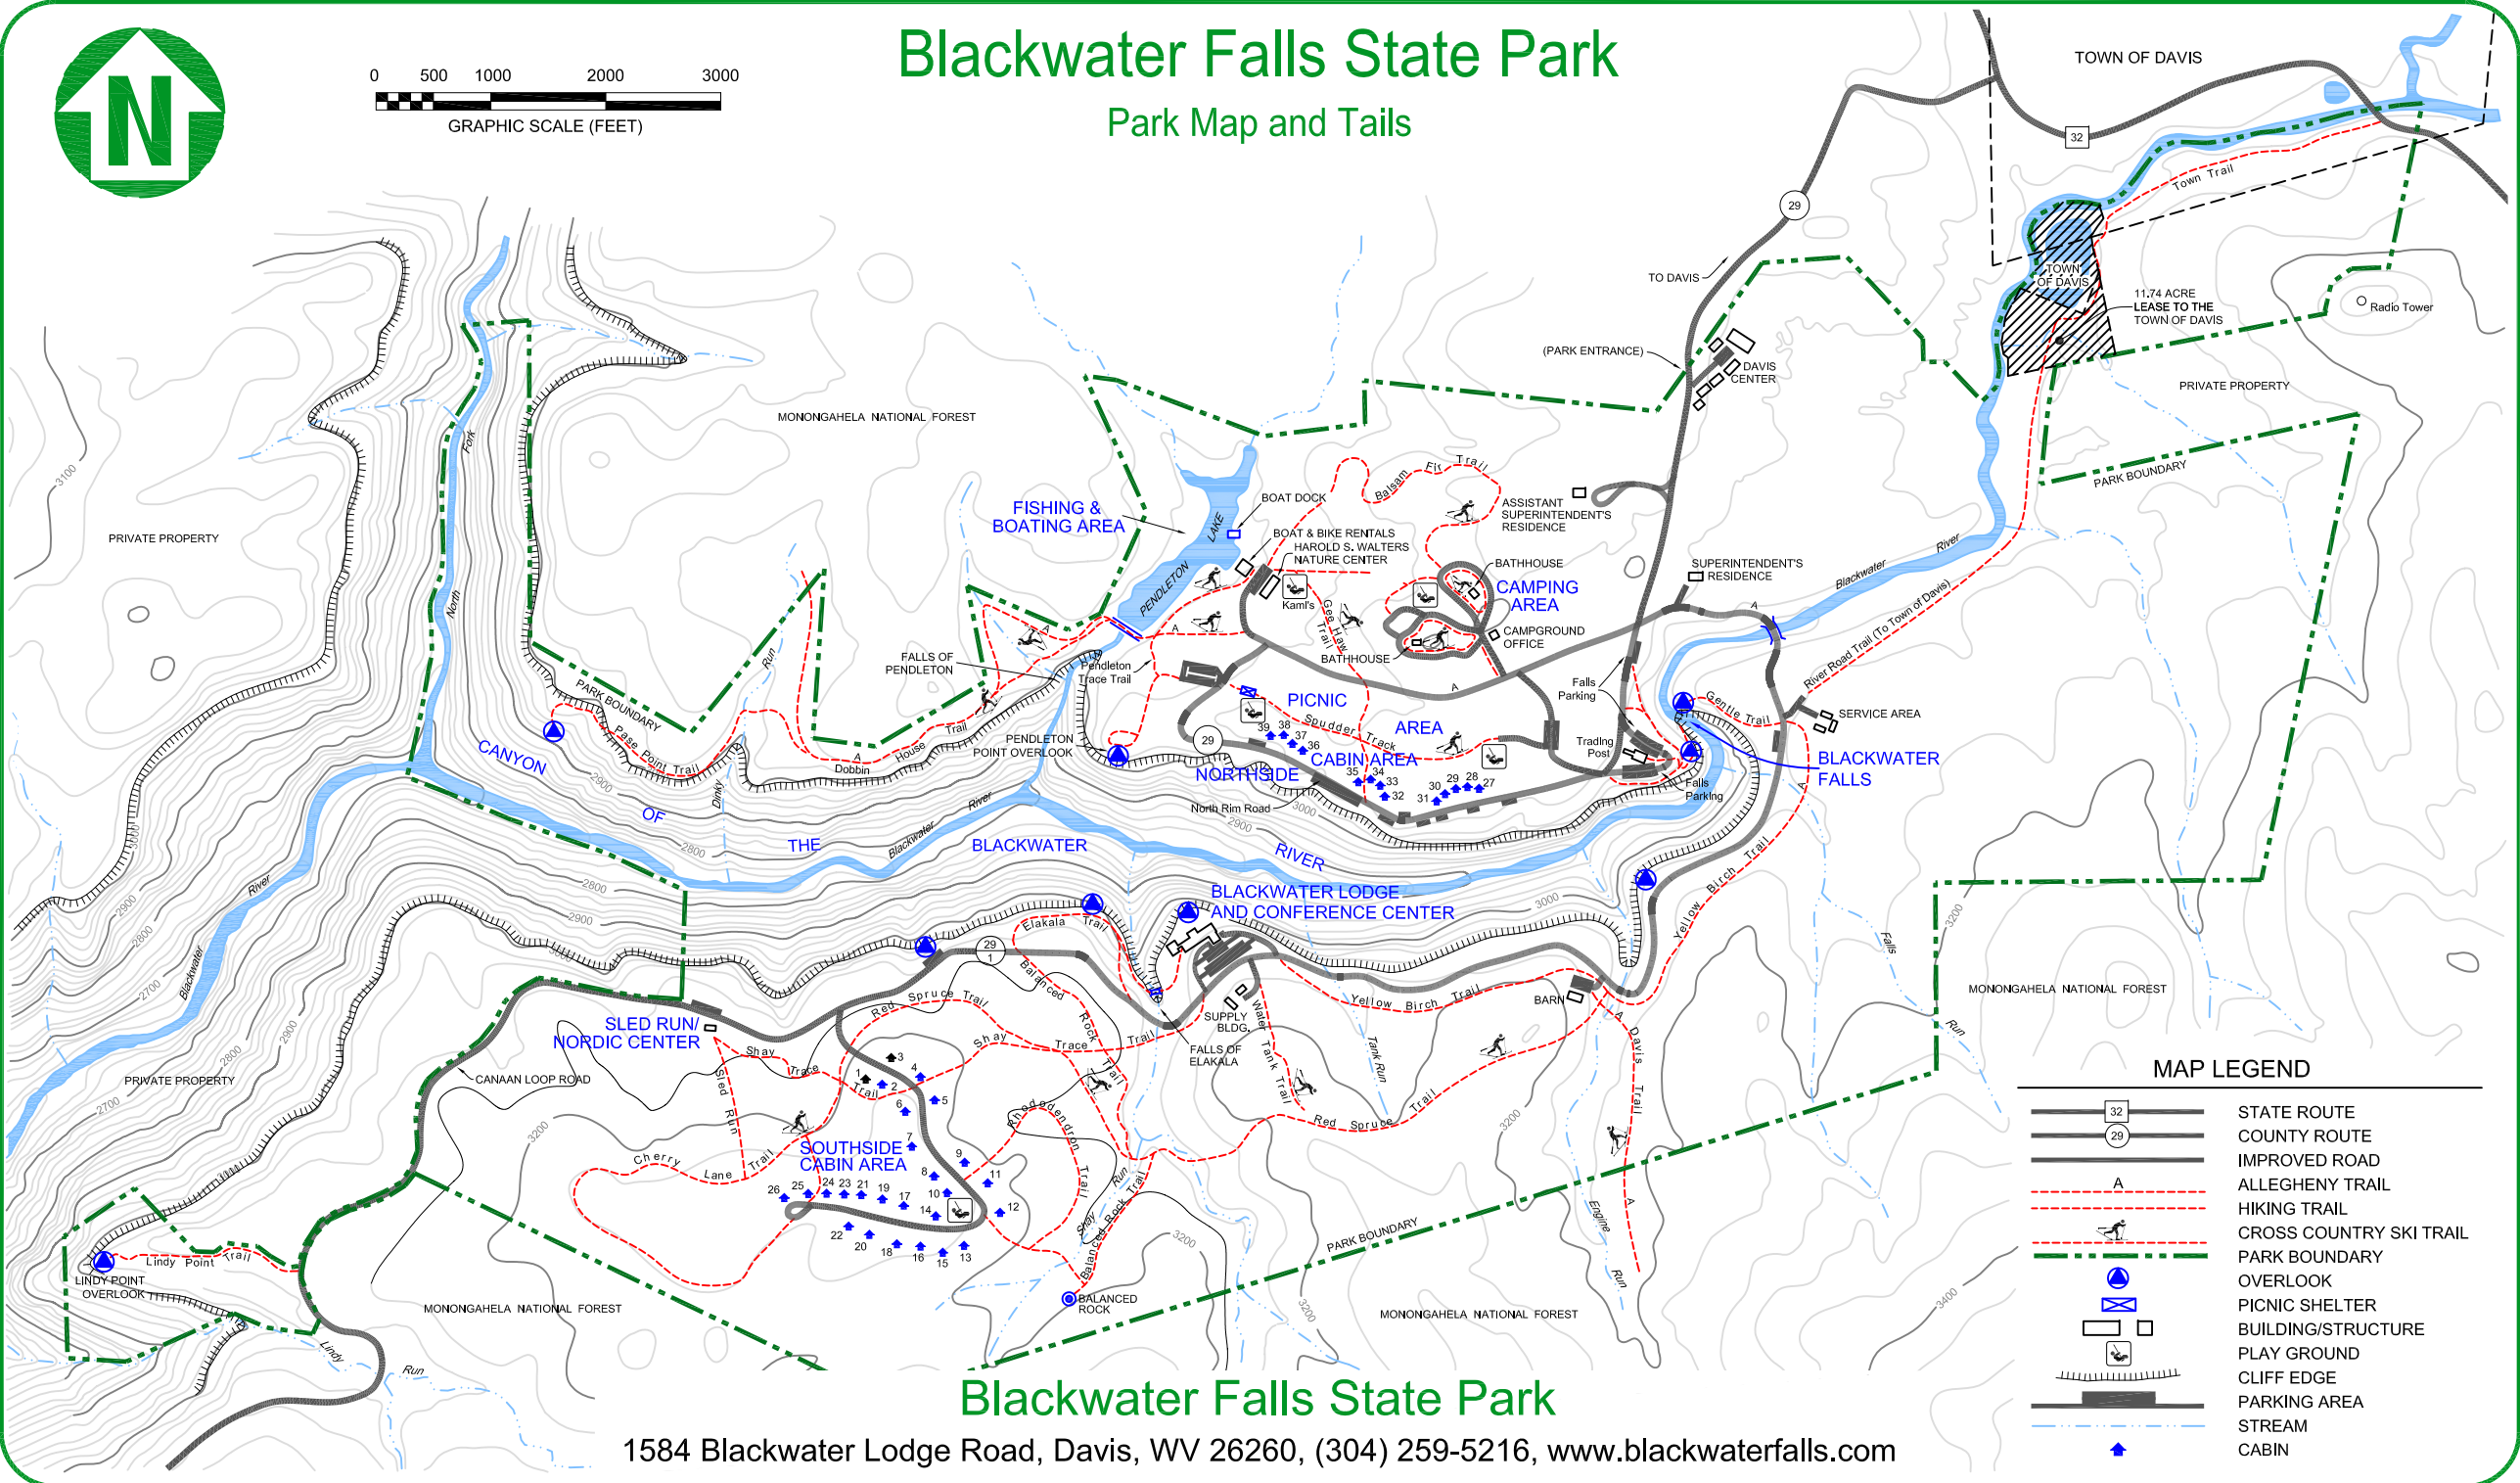

Blackwater Falls State Park

Park Map and Trails

MAP LEGEND	
	STATE ROUTE
	COUNTY ROUTE
	IMPROVED ROAD
	ALLEGHENY TRAIL
	HIKING TRAIL
	CROSS COUNTRY SKI TRAIL
	PARK BOUNDARY
	OVERLOOK
	PICNIC SHELTER
	BUILDING/STRUCTURE
	PLAY GROUND
	CLIFF EDGE
	PARKING AREA
	STREAM
	CABIN

Blackwater Falls State Park

1584 Blackwater Lodge Road, Davis, WV 26260, (304) 259-5216, www.blackwaterfalls.com