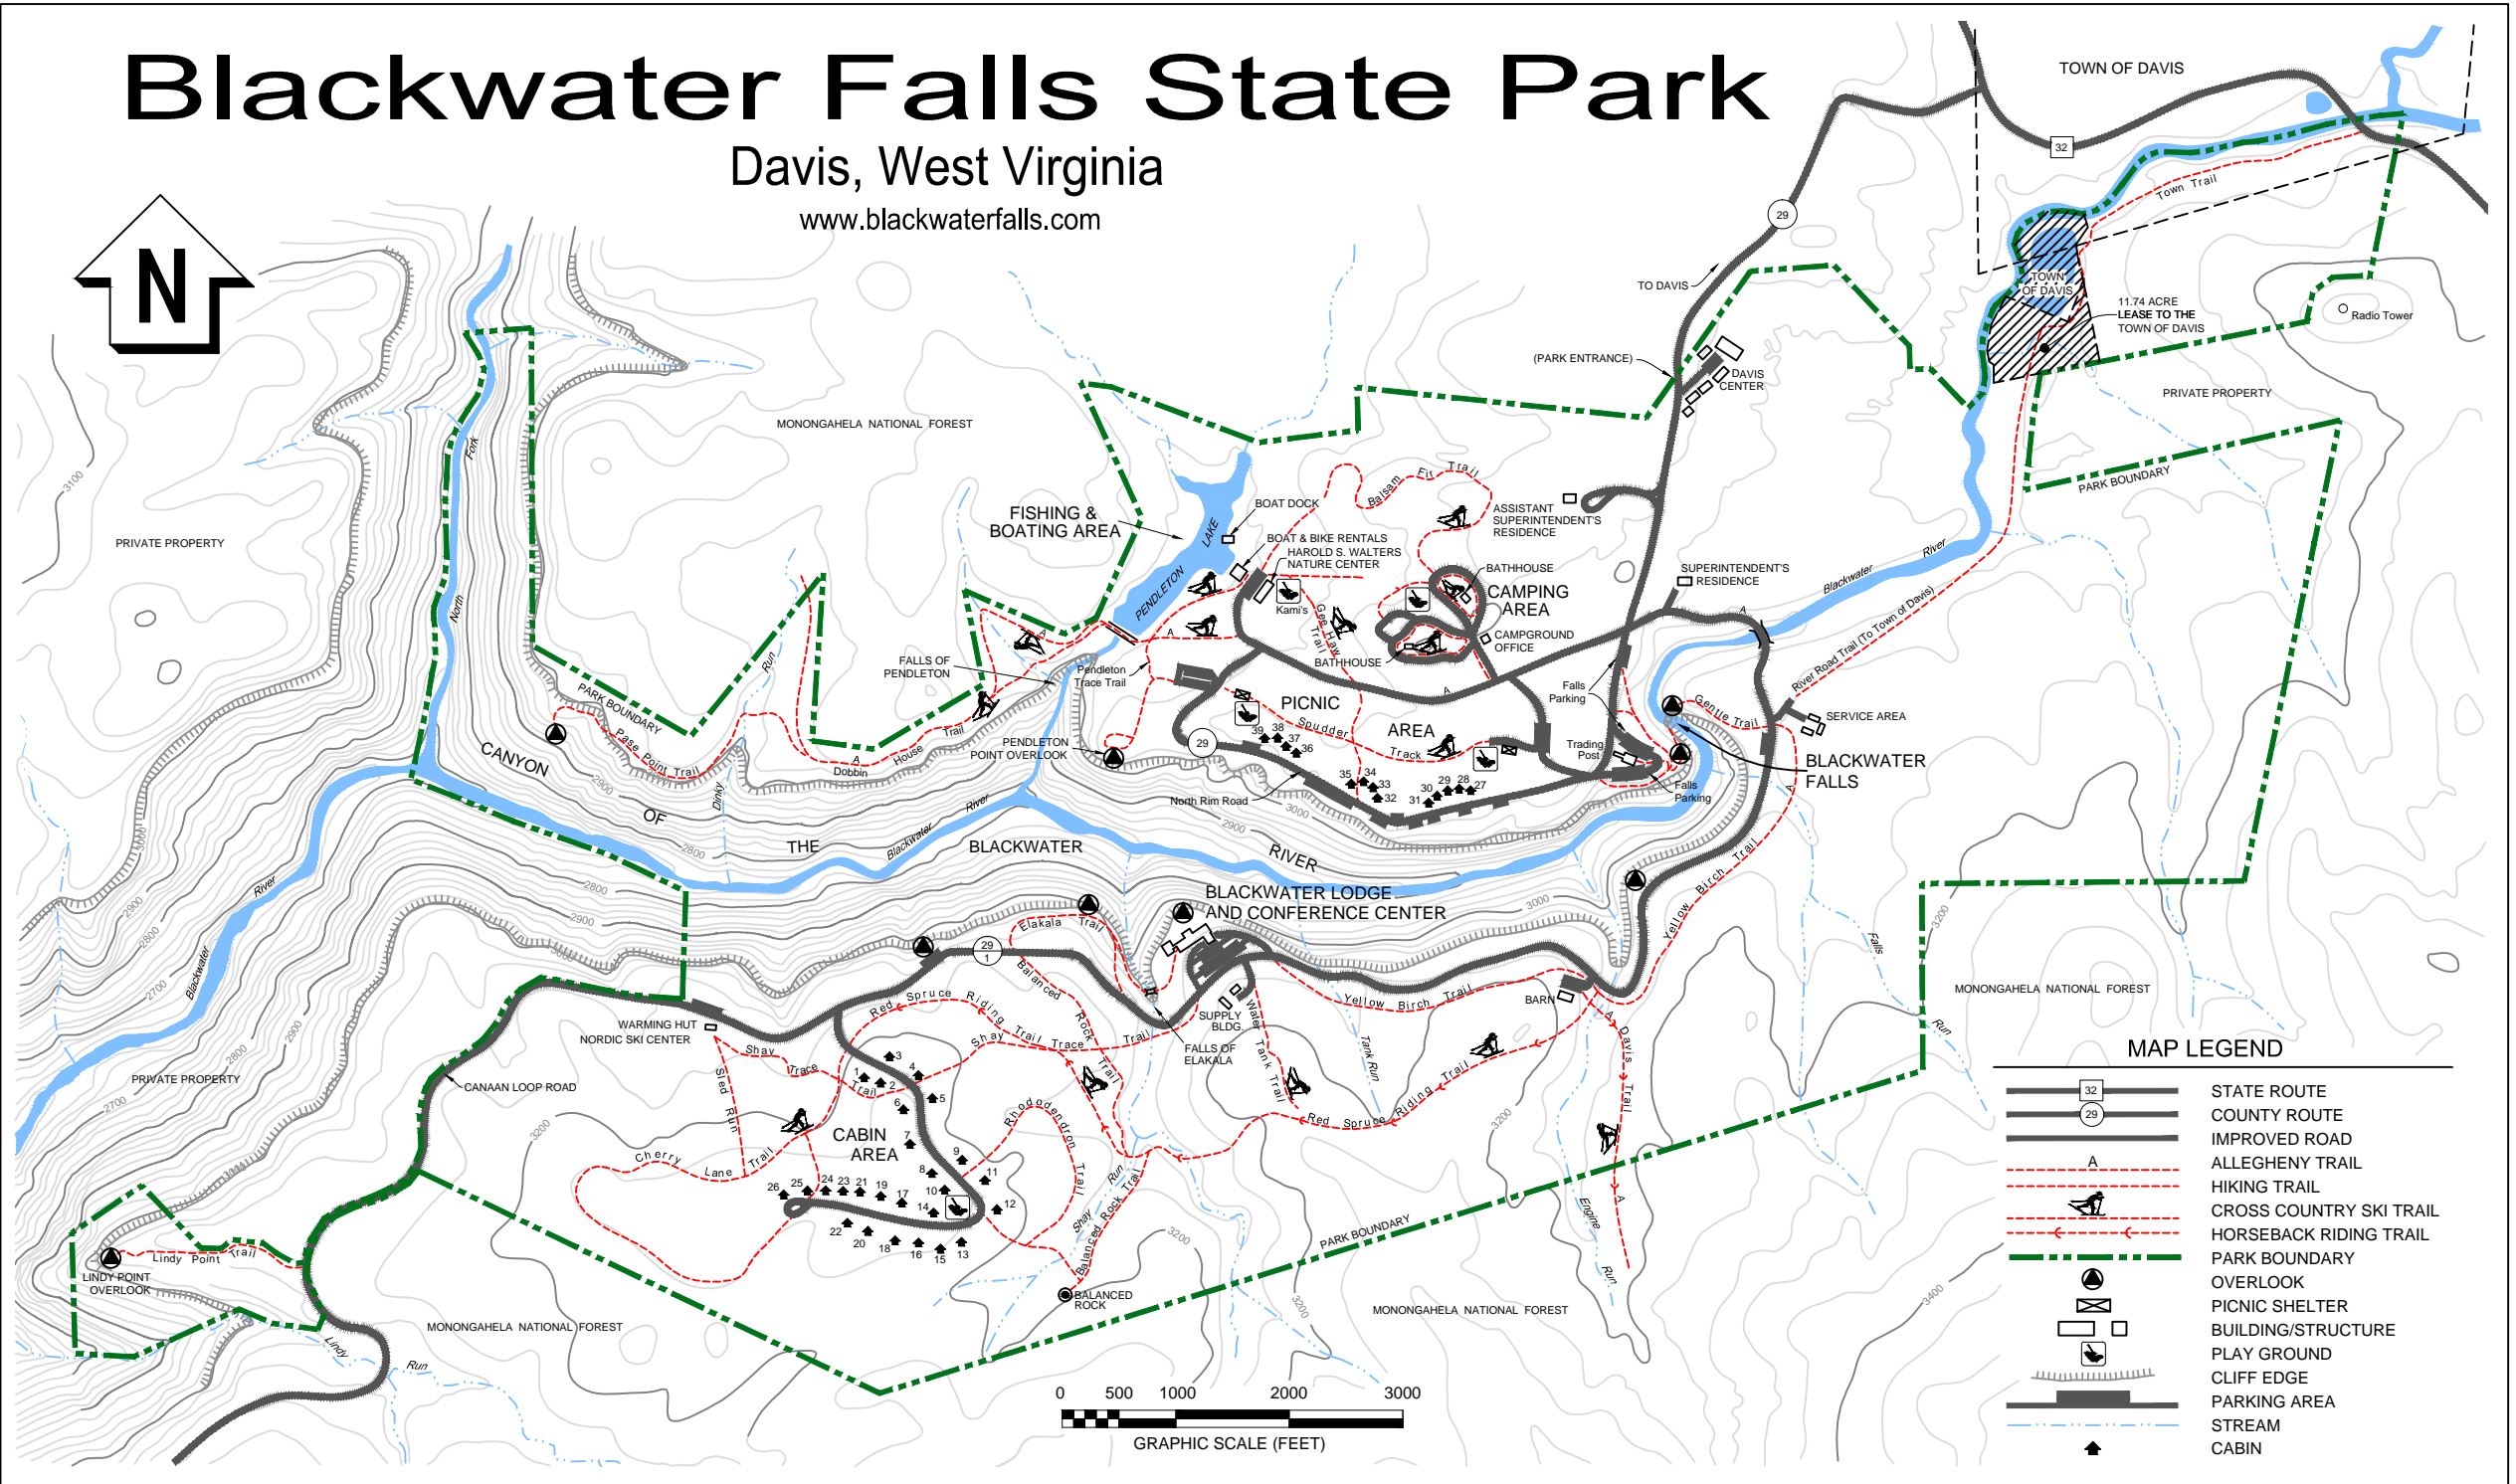

Blackwater Falls State Park

Davis, West Virginia

www.blackwaterfalls.com

MAP LEGEND

- STATE ROUTE
- COUNTY ROUTE
- IMPROVED ROAD
- ALLEGHENY TRAIL
- HIKING TRAIL
- CROSS COUNTRY SKI TRAIL
- HORSEBACK RIDING TRAIL
- PARK BOUNDARY
- OVERLOOK
- PICNIC SHELTER
- BUILDING/STRUCTURE
- PLAY GROUND
- CLIFF EDGE
- PARKING AREA
- STREAM
- CABIN