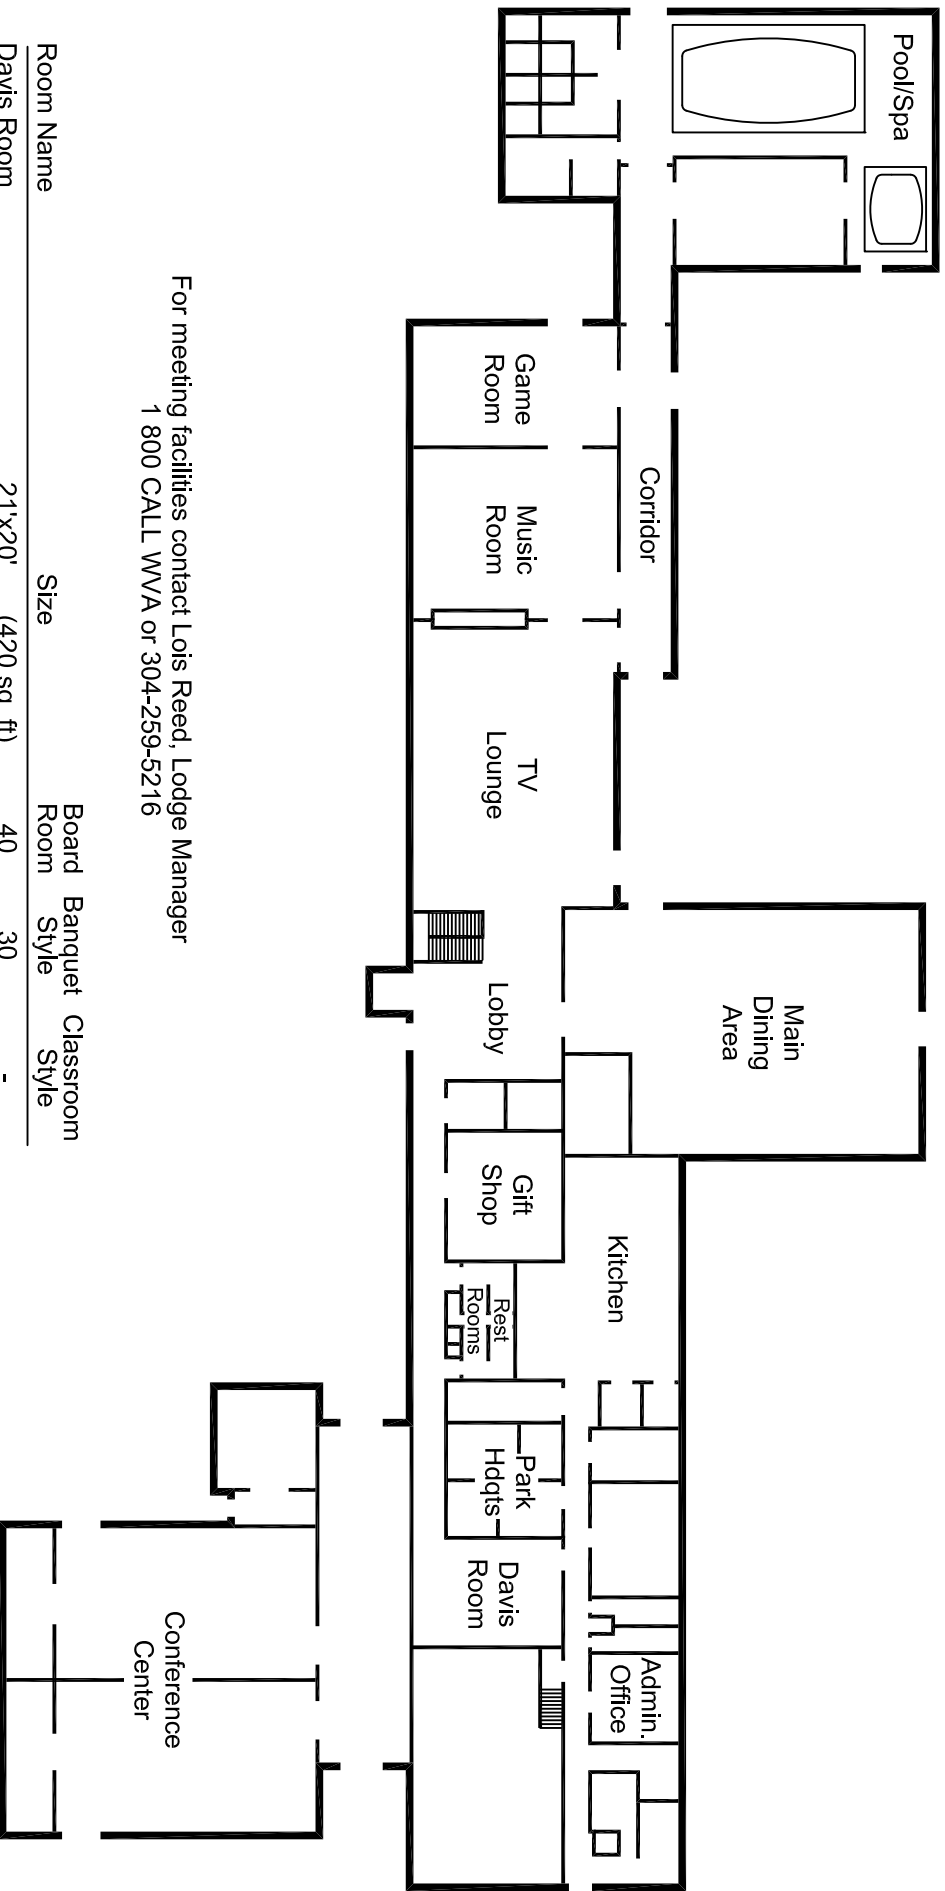

Backwater Falls

STATE PARK

For meeting facilities contact Lois Reed, Lodge Manager
1 800 CALL WVA or 304-259-5216

Room Name	Size	Board Room	Banquet Style	Classroom Style
Davis Room	21'x20' (420 sq. ft.)	40	30	-
Music Room	29'x37' (1,073 sq. ft.)	100	100	60
Game Room	37'x21' (777 sq. ft.)	60	-	40
Milton Harr Conference Center	58'x51.5' (2,958 sq. ft.)	150	250	200
East Room	28'x51.5' (1,442 sq. ft.)	75	100	100
West Room	28'x51.5' (1,442 sq. ft.)	75	100	100